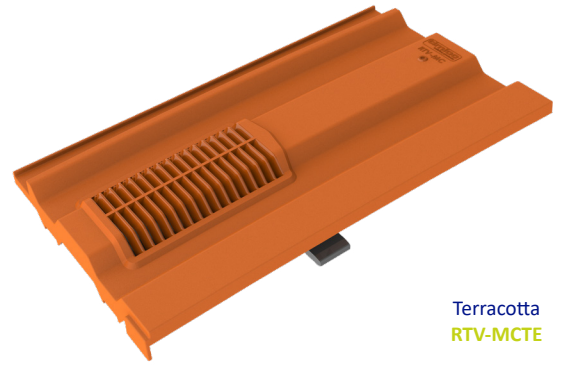

Compatibility

Mini Castellated small format tiles from all major manufacturers including:

- Marley Ludlow Plus
- Redland 49
- Sandtoft Standard Pattern
- Forticrete V2

Material and Colour Choice

- Top - UV stabilised coloured injection moulded Polypropylene with textured finish
- Available in Terracotta, Brown, Grey and Red
- Base – Black injection moulded Polypropylene

Accessories

- Full datasheets available for all accessories
- 110mm Flexi-Pipe (RTV-KIT1) to aid connection to ventilation duct or soil vent pipe
- Multi adapter (RTV-ADMULTI) to aid connected to 100/110/125/150mm duct sizes

Product Codes

Product Description	Colour	Weight	Box Quantity	Product Code	Pack Quantity	Pack Code	Pallet Quantity
Mini Castellated Roof Tile Vent	Terracotta	0.63kg	1	RTV-MCTE	14	RTVMULTI-MCTE	238
Mini Castellated Roof Tile Vent	Brown	0.63kg	1	RTV-MCBR	14	RTVMULTI-MCBR	238
Mini Castellated Roof Tile Vent	Grey	0.63kg	1	RTV-MCGR	14	RTVMULTI-MCGR	238
Mini Castellated Roof Tile Vent	Red	0.63kg	1	RTV-MCRD	14	RTVMULTI-MCRD	238

NB. RTV-MC available in single, pack or pallet quantities. For pack quantities, 14 tile vent assemblies are packaged in one large box.