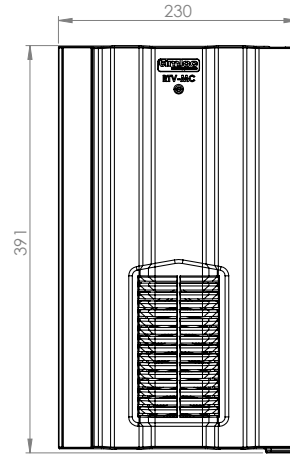

NB. RTV-MC available in single, pack or pallet quantities. For pack quantities, 14 tile vent assemblies are packaged in one large box.

Terracotta
RTV-MCTE

Brown
RTV-MCBR

Grey
RTV-MCGR

Red
RTV-MCRD

Product Dimensions

Top Profile

Side Profile

Airflow Test Data

RTV-MC (100mm duct)	
Flow Rate l/s	Static pressure difference Pa
5	4
10	14
15	30
20	51

Multi Adapter
RTV-ADMULTI

110mm Flexi-Pipe
RTV-KIT1