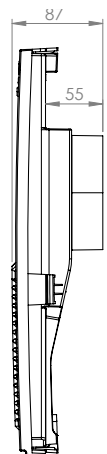

Features and Benefits

- Suitable for roofs with a minimum pitch of 17.5°
- Free ventilation area of 5,000mm².
- Sized to replace one Mini Castellated tile to provide a continuous visual appearance along the roof when viewed at all levels
- Provides a 110mm duct connection as standard
- Shaped to manage and channel rainwater back down onto the roof tiles and away from the vent opening
- 4mm spaced external grille to prevent rainwater ingress and keep out large insects, vermin and debris
- Integrated clips to ensure a secure fit to surrounding roof tiles
- UV stabilised top for continuous exposure to sunlight
- Lightweight and easy to handle

Product Codes

Product Description	Colour	Weight	Box Quantity	Product Code	Pack Quantity	Pack Code	Pallet Quantity
Mini Castellated Roof Tile Vent	Terracotta	0.63kg	1	RTV-MCTE	14	RTVMULTI-MCTE	238
Mini Castellated Roof Tile Vent	Brown	0.63kg	1	RTV-MCBR	14	RTVMULTI-MCBR	238
Mini Castellated Roof Tile Vent	Grey	0.63kg	1	RTV-MCGR	14	RTVMULTI-MCGR	238
Mini Castellated Roof Tile Vent	Red	0.63kg	1	RTV-MCRD	14	RTVMULTI-MCRD	238

NB. RTV-MC available in single, pack or pallet quantities. For pack quantities, 14 tile vent assemblies are packaged in one large box.

Terracotta
RTV-MCTE

Brown
RTV-MCBR

Grey
RTV-MCGR

Red
RTV-MCRD

Product Dimensions

Top Profile

Side Profile

Airflow Test Data

RTV-MC (100mm duct)	
Flow Rate l/s	Static pressure difference Pa
5	4
10	14
15	30
20	51

Multi Adapter
RTV-ADMULTI

110mm Flexi-Pipe
RTV-KIT1